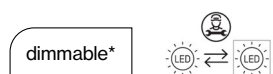

Accessory to extend the
 Ambrosia V 235.
 Total enlargement of 20cm.

- [Download](#) Assembly instructions
- [Download](#) Photometric data
- [Download](#) 2D
- [Download](#) 3D

*Ambrosia V 235 Plug-in dimmable via foot
 dimmer with progressive on/off switch*.