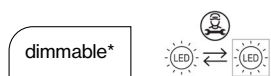

Accessory Extensor

Accessory to extend the
Ambrosia V 235.
Total enlargement of 20cm.

- [Download](#) Assembly instructions
- [Download](#) Photometric data
- [Download](#) 2D
- [Download](#) 3D

*Ambrosia V 235 dimmable depending on the power supply purchased. Remote 24V power supply to be ordered separately.

info@marset.com
www.marset.com