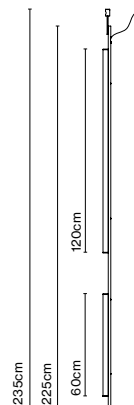

Ambrosia V 235

Accessory Extensor

Accessory to extend the
Ambrosia V 235.
Total enlargement of 20cm.

- [Download](#) Assembly instructions
- [Download](#) Photometric data
- [Download](#) 2D
- [Download](#) 3D

*Ambrosia V 235 dimmable depending on the power supply purchased. Remote 24V power supply to be ordered separately.

info@marset.com
www.marset.com