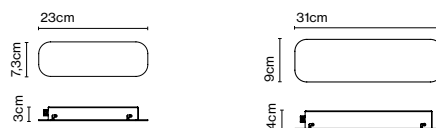

Canopy Ambrosia

Canopy Ambrosia

Luminaire: Casambi 35W 24V(max.)
Class I

Luminaire: TRIAC 50W 24V(max.)
Class II

Luminaire: DALI 35W 24V (max.)
Class I