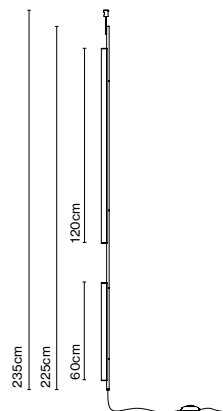

Ambrosia

Ciszak Dalmas

marset

- Black
- Matt gold

Ambrosia V 235 Plug-In

Light source Ambrosia 22K:
 LED SMD 24Vdc 28,8W 2200K CRI90 3174lm
 Luminaire Ambrosia 22K:
 100 - 240 VAC 33,8W 2802lm

Light source Ambrosia 27K:
 LED SMD 24Vdc 28,8W 2700K CRI90 3267lm
 Luminaire Ambrosia 27K:
 100 - 240 VAC 33,8W 2812lm

Light source Ambrosia 30K:
 LED SMD 24Vdc 28,8W 3000K CRI90 3324lm
 Luminaire Ambrosia 30K:
 100 - 240 VAC 33,8W 2865lm

LED included
 Cable lenght: 2m
 Black electric cord

Ambrosia V 235 Plug-in

Accessory Extensor

Accessory to extend the
 Ambrosia V 235.
 Total enlargement of 20cm.

- [Download](#) Assembly instructions
- [Download](#) Photometric data
- [Download](#) 2D
- [Download](#) 3D

*Ambrosia V 235 Plug-in dimmable via foot
 dimmer with progressive on/off switch*.

Accessory to extend the
 Ambrosia V 235.
 Total enlargement of 20cm.

- [Download](#) Assembly instructions
- [Download](#) Photometric data
- [Download](#) 2D
- [Download](#) 3D

*Ambrosia V 235 dimmable depending on the power supply purchased. Remote 24V power supply to be ordered separately.